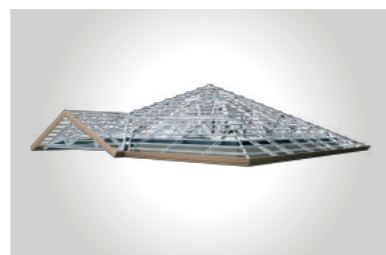

Comfort Living with Beautiful House Plan from SCG

Real house figure with geographic model

SCG Concrete Roof Tile – Lignite Grey

Reflect modernity through darker tone tiles. Stand out with Elabana wave and curve design that comes with new double color coating technology ensure for life-long endurance! It also designed with 3 layers of water leakage protection system to fully prevent water leakage.

SCG Roof Truss

Made of high tensile steel with special rust-proof coating. The roof truss of every roof types is designed with advanced engineering software. All parts of the roof truss are cut-to-length in factories with on-site installation service from SCG specialist team. At ease be with our 5-year warranty.

SCG Roof Accessories

Enhance the confidence in fixing the batten with roof truss with SCG Batten Screw for Concrete Roof Tile # 10x13 mm. The screw is made from standardized galvanized steel so it can be handled easily and swiftly.

SCG Reflective Insulation Sheet

it would rear heat transfer thru building and help prevent heat problem in the house. The product is reinforced with 3-way fiberglass that adds more durability so it can be handled and installed easily and hard to be deteriorated.