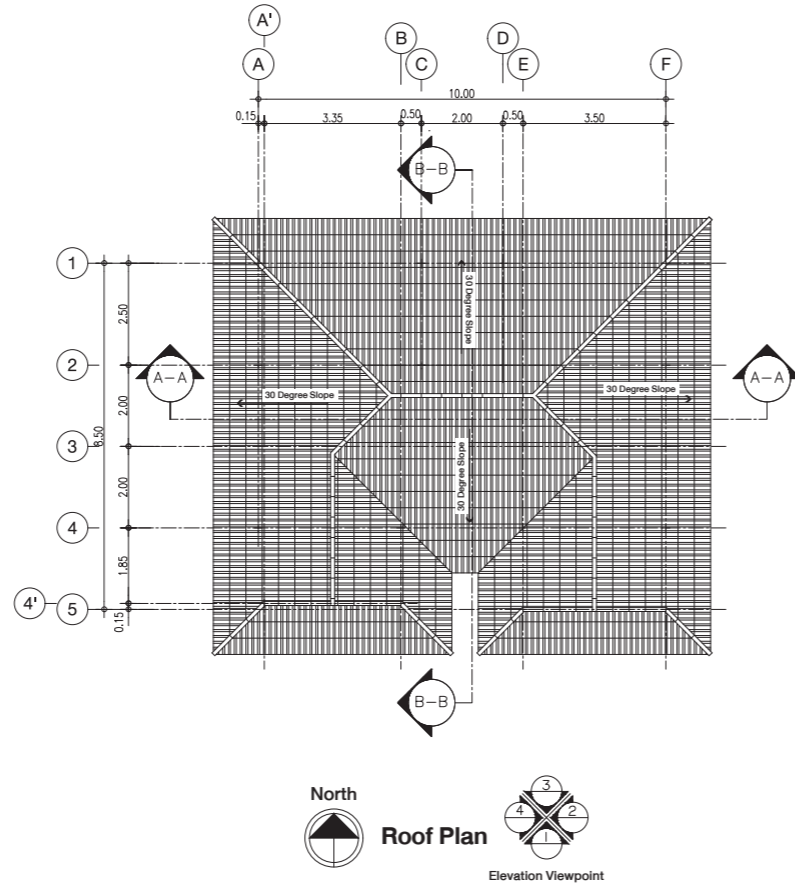

Layout Plan

Section - Elevation

Specification

Floor Specification

1	RC. slab finished with 60 x 60 cm. tile
2	RC. slab finished with 60 x 60 cm. skid resistant tile
3	Screed finish floor
4	Cotto floor tile, FT 16 x 16 Patrick Light Grey PM
5	Cotto floor tile, FT 12 x 12 Forever White PM