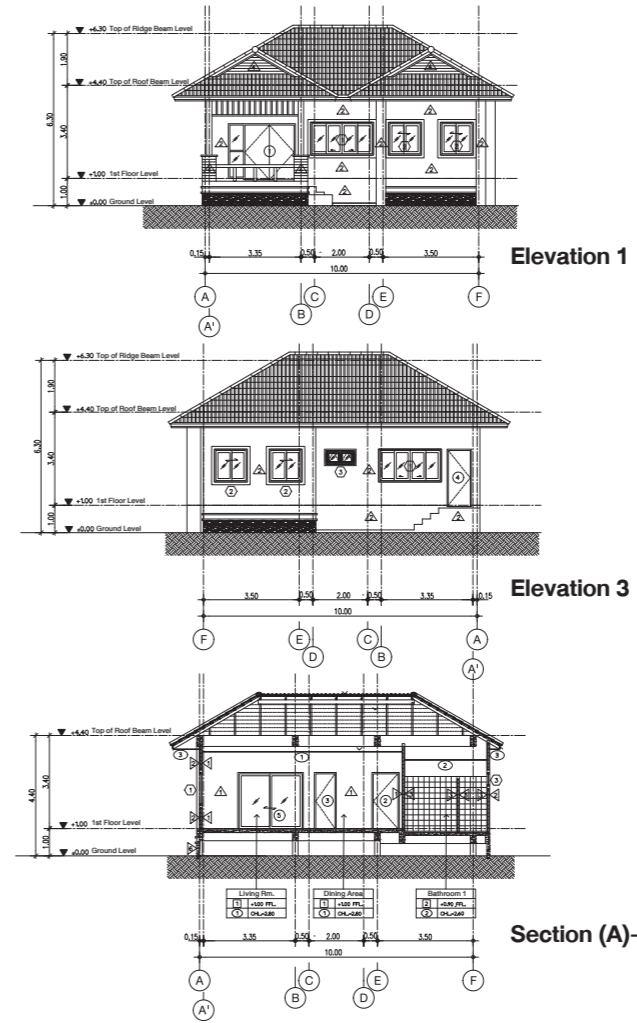

Layout Plan

Section - Elevation

Specification

Floor Specification

1	RC. slab finished with 60 x 60 cm. tile
2	RC. slab finished with 60 x 60 cm. skid resistant tile
3	Screed finish floor
4	Cotto floor tile, FT 16 x 16 Patrick Light Grey PM
5	Cotto floor tile, FT 12 x 12 Forever White PM

Wall Specification

△	Brick wall, smooth cement cover with internal paint
△	Brick wall, smooth cement cover with external paint
△	Brick wall, cement cover, finished with 8" x 8" ceramic tile
△	SCG Smartwood Wood Plank - Uncolored, size 20 x 300 x 0.8 cm., horizontal pattern with overlap range installation
△	SCG Shading Plank, size 10 x 300 x 0.8 cm.
△	Brick wall, cement cover, finished with SCG Concrete Wall Tile, True Touch Platinum - Canyon Black