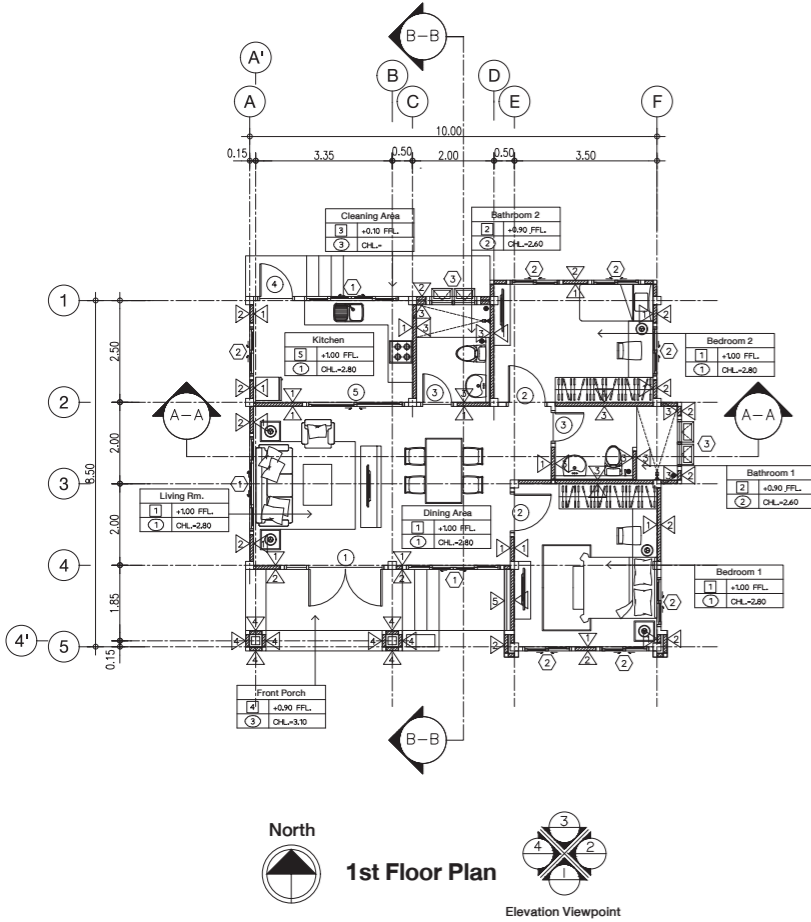

Layout Plan

Section - Elevation

Specification

Floor Specification

1	RC. slab finished with 60 x 60 cm. tile
2	RC. slab finished with 60 x 60 cm. skid resistant tile
3	Screed finish floor
4	Cotto floor tile, FT 16 x 16 Patrick Light Grey PM
5	Cotto floor tile, FT 12 x 12 Forever White PM

Wall Specification

△	Brick wall, smooth cement cover with internal paint
△	Brick wall, smooth cement cover with external paint
△	Brick wall, cement cover, finished with 8" x 8" ceramic tile
△	SCG Smartwood Wood Plank - Uncolored, size 20 x 300 x 0.8 cm., horizontal pattern with overlap range installation
△	SCG Shading Plank, size 10 x 300 x 0.8 cm.
△	Brick wall, cement cover, finished with SCG Concrete Wall Tile, True Touch Platinum - Canyon Black