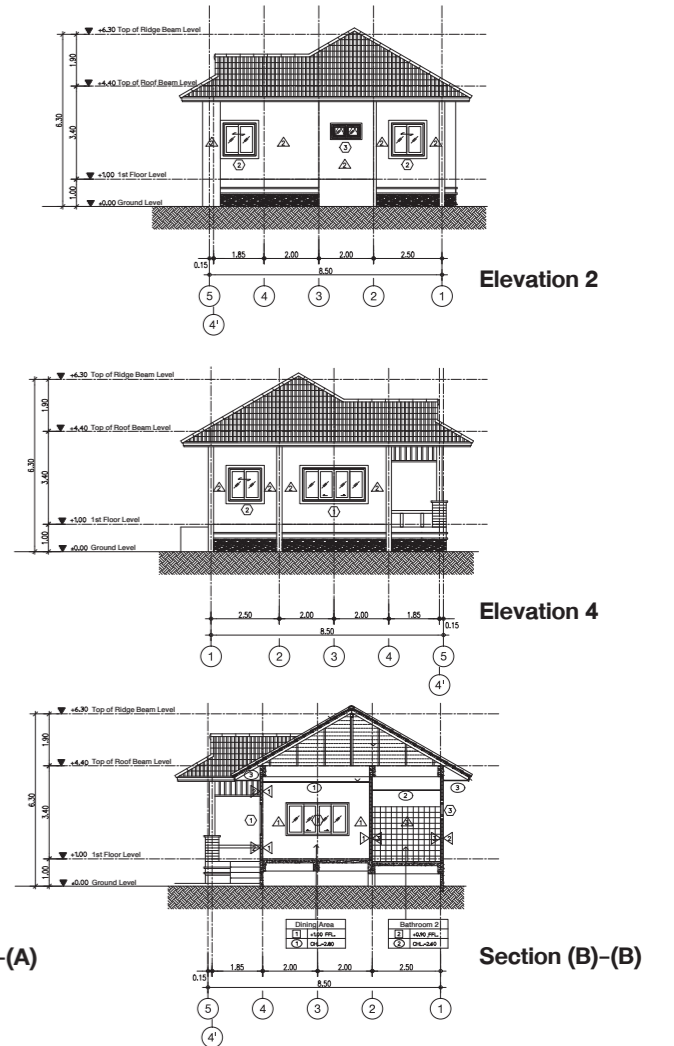

Layout Plan

Section - Elevation

Specification

Floor Specification

1	RC. slab finished with 60 x 60 cm. tile
2	RC. slab finished with 60 x 60 cm. skid resistant tile
3	Screed finish floor
4	Cotto floor tile, FT 16 x 16 Patrick Light Grey PM
5	Cotto floor tile, FT 12 x 12 Forever White PM

Wall Specification

△	Brick wall, smooth cement cover with internal paint
△	Brick wall, smooth cement cover with external paint
△	Brick wall, cement cover, finished with 8" x 8" ceramic tile
△	SCG Smartwood Wood Plank - Uncolored, size 20 x 300 x 0.8 cm., horizontal pattern with overlap range installation
△	SCG Shading Plank, size 10 x 300 x 0.8 cm.
△	Brick wall, cement cover, finished with SCG Concrete Wall Tile, True Touch Platinum - Canyon Black